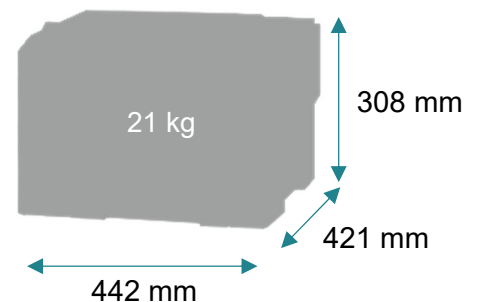

* PDF/TIFF/JPEG

Ecology

- Standard two-sided printing saves paper
- Supports ECO mode for easy presetting of features that save paper and toner

Specifications

Printing	
Display	4.3-inch (10.9 cm) Colour touch screen
Print Speed: Up to	Black: 38 ppm (A4) / Colour: 38 ppm (A4)
Time to First Page: As fast as	Black: 7 seconds / Colour: 7 seconds
Print Resolution	Black: 1200 x 1200 dpi, 4800 Colour Quality (2400 x 600 dpi) / Colour: 1200 x 1200 dpi, 4800 Colour Quality (2400 x 600 dpi)
Memory	1024 MB
Hard Disk	Option available
Supplies	
Toner Cartridge Yields (up to)	7,000-page Colour (CMY) Ultra High Yield Cartridges, 10,500-page Black Ultra High Yield Cartridge
Imaging kit Estimated Yield: Up to	125,000 pages, based on 3 average letter/A4-size pages per print job and ~ 5% coverage
Cartridge(s) Shipping with Product	2,000-page Colour (CMY) Toner Cartridges, 3,000-page Black Toner Cartridge
Paper Handling	
Included Paper Handling	250-Sheet Input, 125-Sheet Output Bin, Integrated Duplex, Single-Sheet Manual Feed
Optional Paper Handling	550-Sheet Tray, 650-Sheet Duo Tray
Paper Input Capacity: Up to	Standard: 250+1 pages 75 gsm / Maximum: 1450+1 pages 75 gsm
Paper Output Capacity: Up to	Standard: 125 pages 75 gsm
Media Types Supported	Card Stock, Envelopes, Paper Labels, Plain Paper, Vinyl Labels
Media Sizes Supported	A6, Oficio, 7 3/4 Envelope, 9 Envelope, JIS-B5, A4, Legal, A5, Hagaki Card, Letter, B5 Envelope, Statement, C5 Envelope, Executive, Universal, DL Envelope, Folio, 10 Envelope
General Information	
Standard Ports	USB 2.0 Specification Hi-Speed Certified (Type B), Gigabit Ethernet (10/100/1000), Front USB 2.0 Specification Hi-Speed Certified port (Type A)
Wi-Fi	Option available (802.11 a/b/g/n/ac Wireless)
Noise Level: Operating	Print: 51 dBA
Specified Operating Environment* ¹	Humidity: 8 to 80%* ² Relative Humidity, Temperature: 10 to 32°C* ³ (excluding faults caused by condensation)
Size (mm - H x W x D) / Weight (kg)	308 x 442 x 421 mm / 21 kg