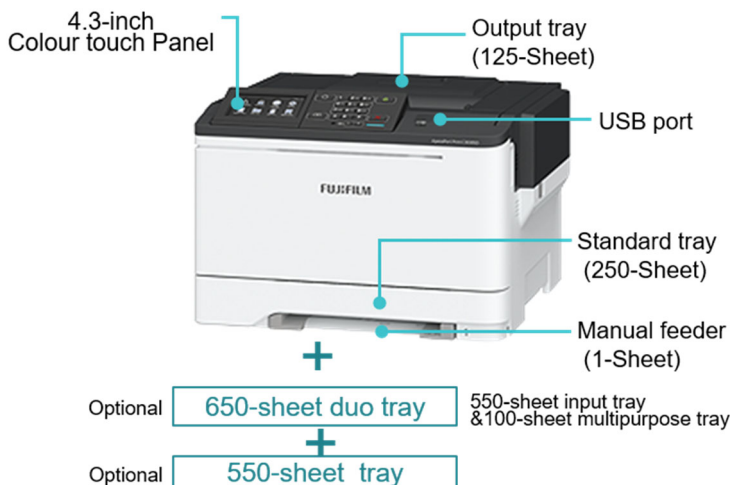

Ecology

- Standard two-sided printing saves paper
- Supports ECO mode for easy presetting of features that save paper and toner